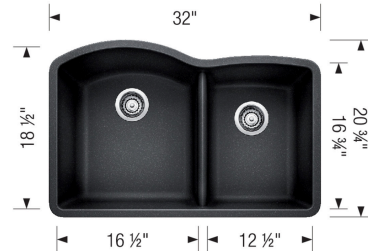

Sink Specifications

Color	SKU
Biscuit	440181
Café	440177
Metallic Gray	440178
Anthracite	440179
White	440180
Truffle	441284
Cinder	441469
Concrete Gray	442745
Coal Black	442909

DIAMOND 1³/₄ SILGRANIT

Design and Planning Tips

- Min cabinet size: 36 in
- Bowl depth: 9,5 in (240.0 mm)

What is included:
Installation instructions
Cut-out template
Limited Lifetime Warranty

Undermount installation only

Minimum cabinet size: 36"

Cut-out Dimensions:

Cut-out Length: 29.87"

Cut-out Width: 19.35"

Cut-out Below Counter Depth: 10.29"

Left Sink Bowl Dimensions:

Sink Bowl Length (left-to-right): 16.63"

Sink Bowl Width (front-to-back): 18.88"

Sink Bowl Depth: 9.5"

Right Sink Bowl Dimensions:

Sink Bowl Length (left-to-right): 12.5"

Sink Bowl Width (front-to-back): 17"

Sink Bowl Depth: 8"

Drain hole compatible with 3.5" strainers or waste flanges

Codes/Standards: CSA B45.8-18/IAPMO Z403-2018